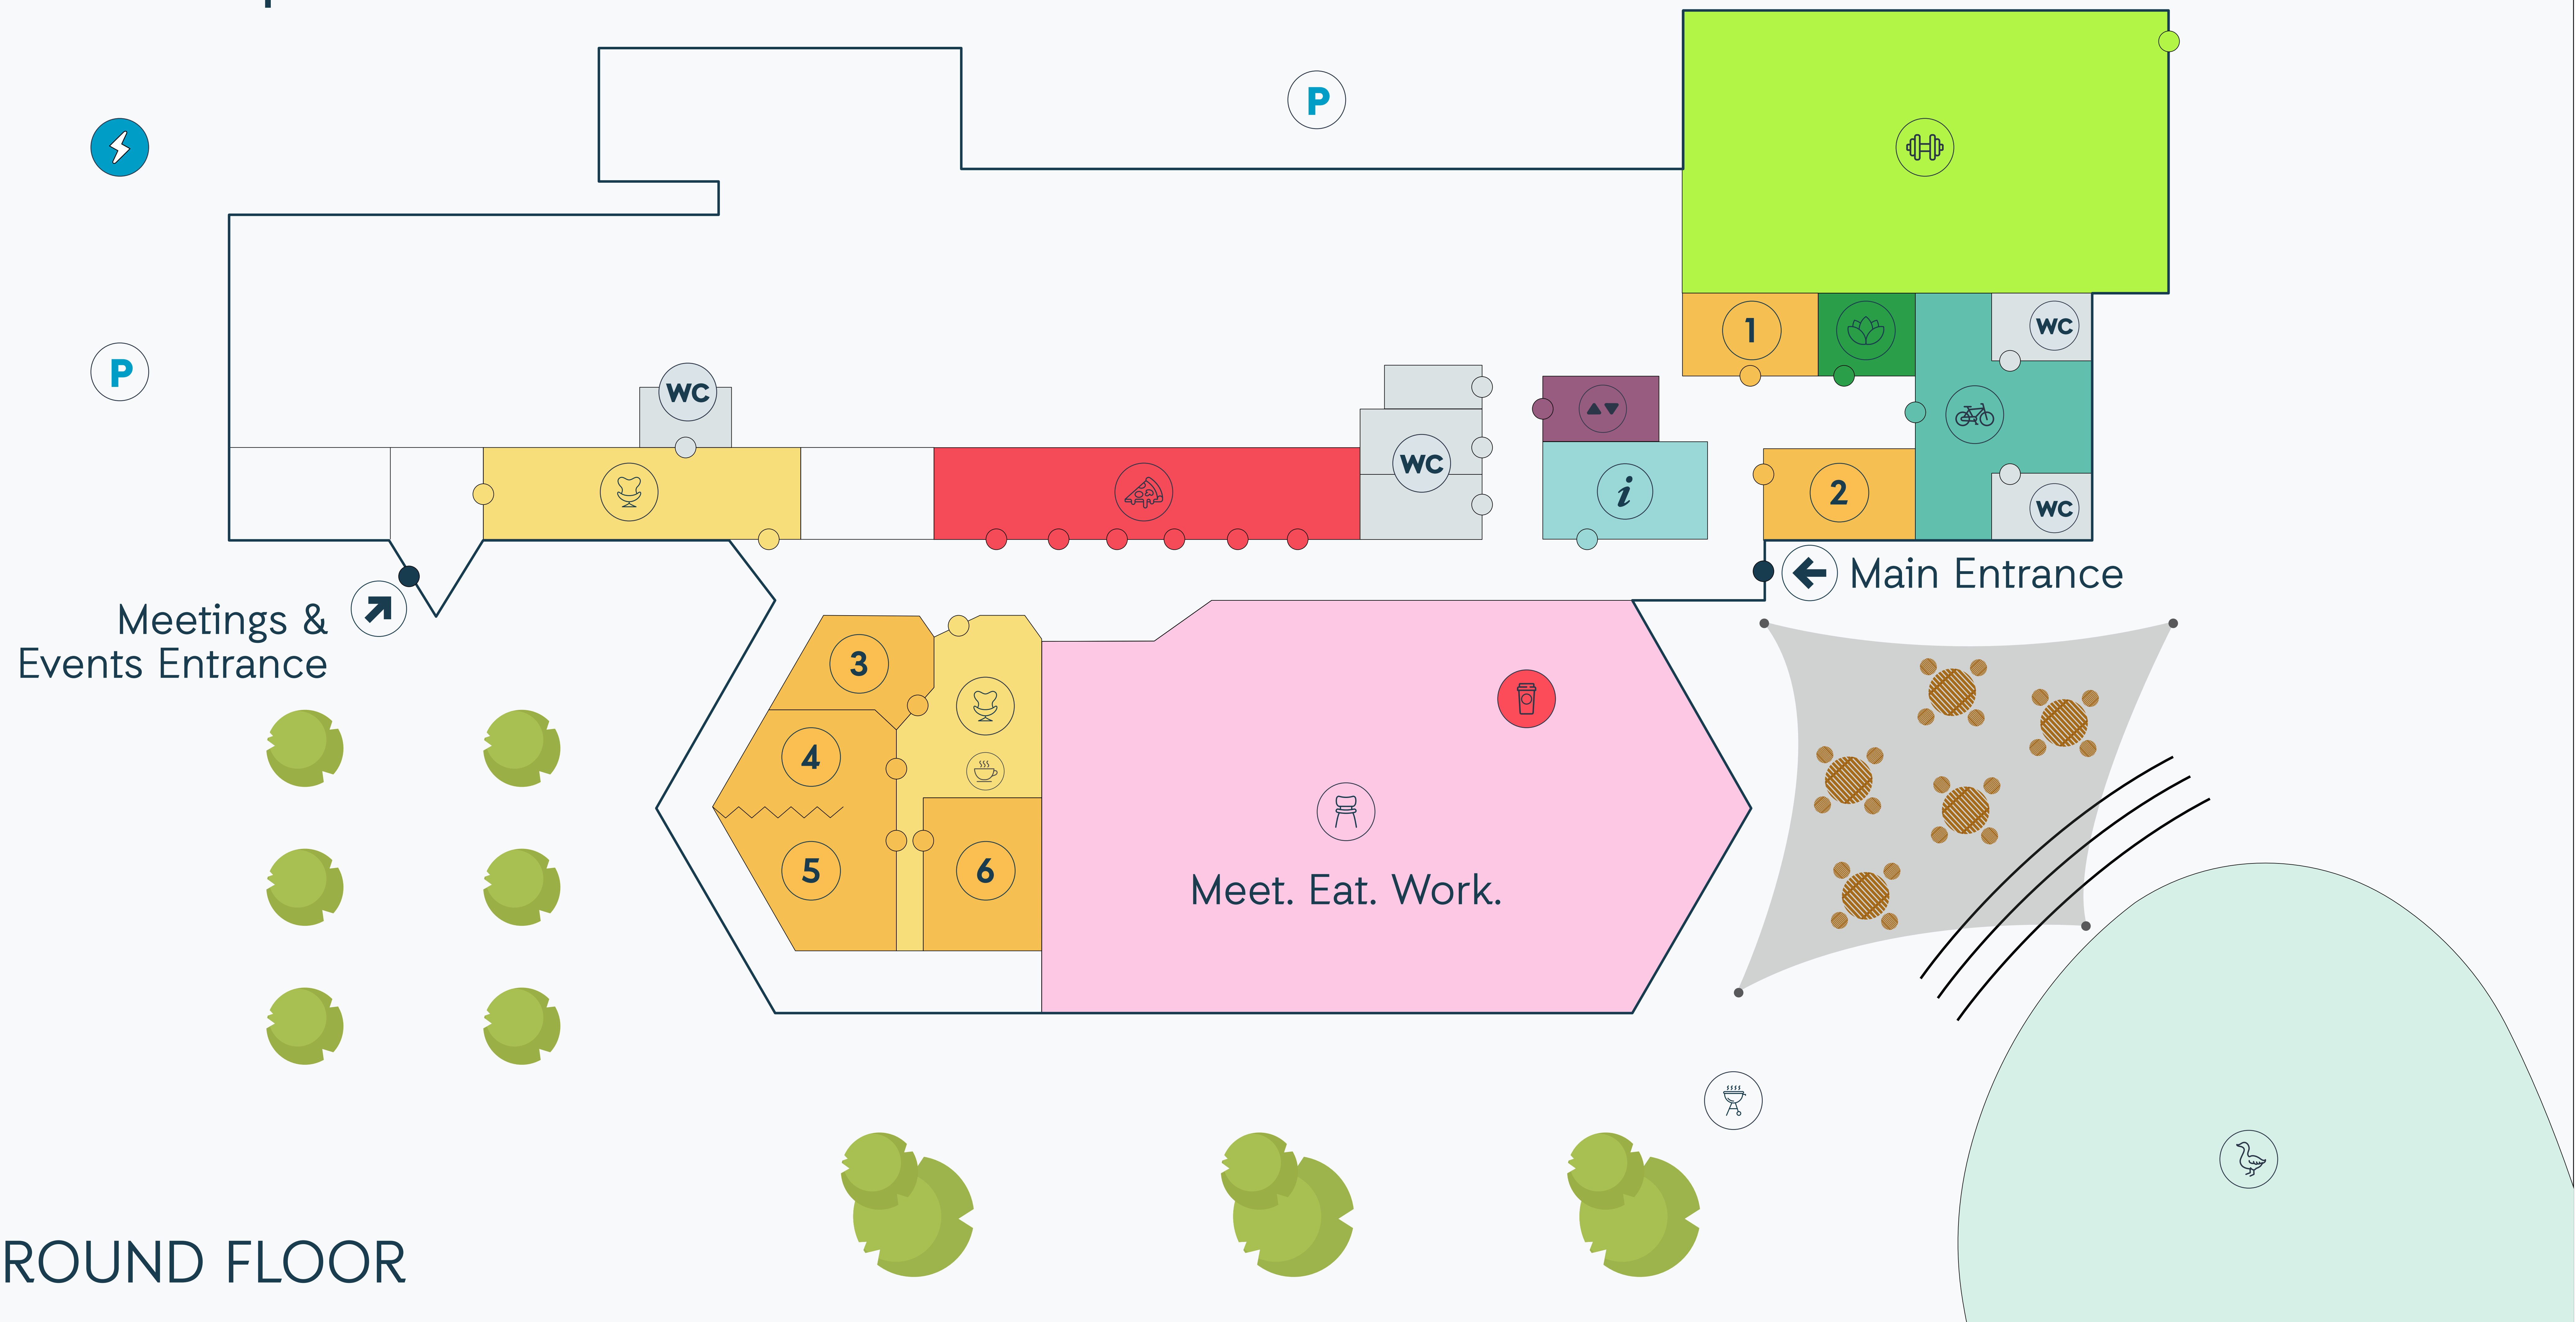

EngineRooms Meet. Eat. Work.

Reception	Gym	Meeting Rooms	Plug	Parking	Covered Terrace (All weather)
Seating Area	Cycle Centre	1 Valve	5 Spark	Car Charging	Event Space (Outdoor)
Food Stations	Stairs / Lift	2 ThinkTank	6 Energy	Quiet Room	
Grab & Go	Toilets	3 Fusion	Breakout	Lake	

www.birchwoodpark.co.uk

Car Park Entrance

GROUND FLOOR